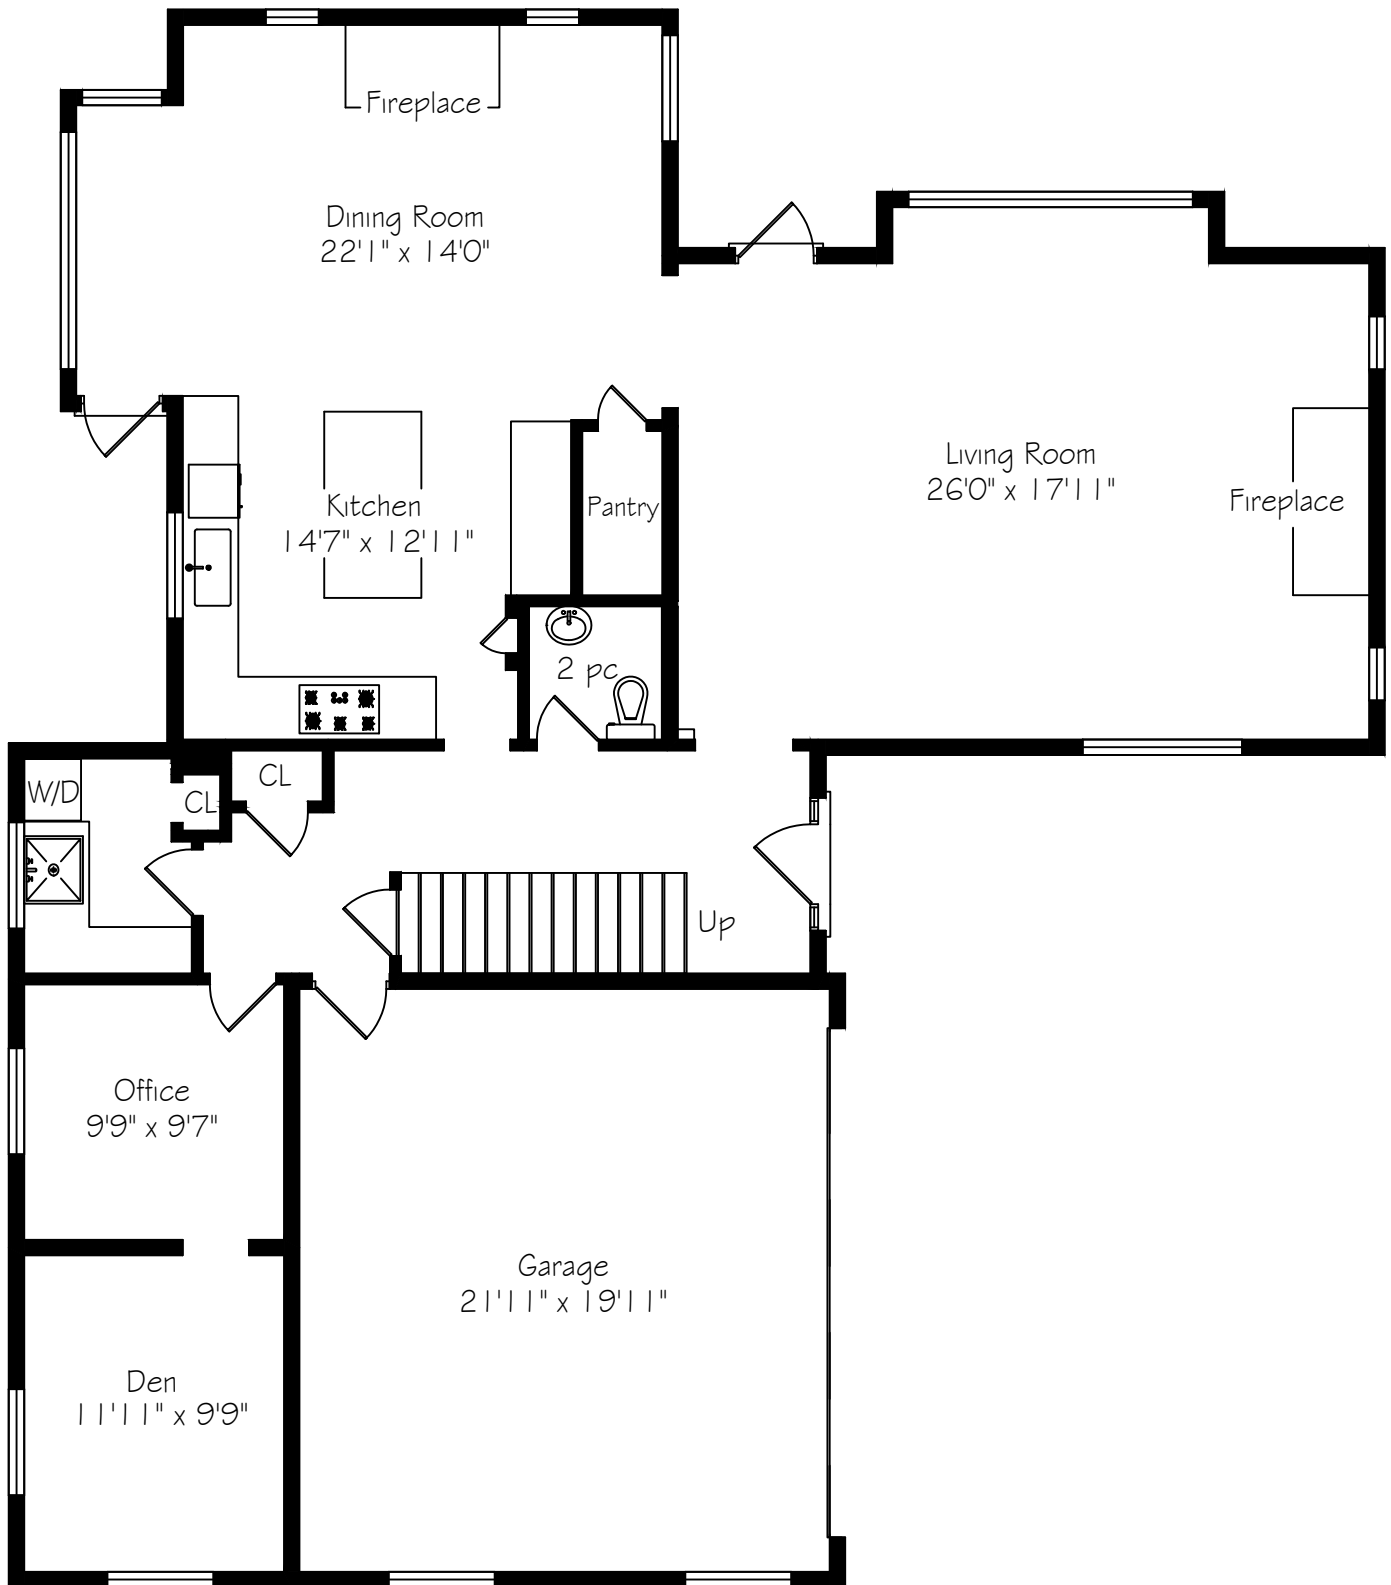

169 John Street

Main Floor
1642 Square Feet

Measurements and Calculations are approximate
To be used as guidelines only

Second Floor
 1459 Square Feet

Measurements and Calculations are approximate
 To be used as guidelines only

Lower Level
 1642 Square Feet

Measurements and Calculations are approximate
 To be used as guidelines only