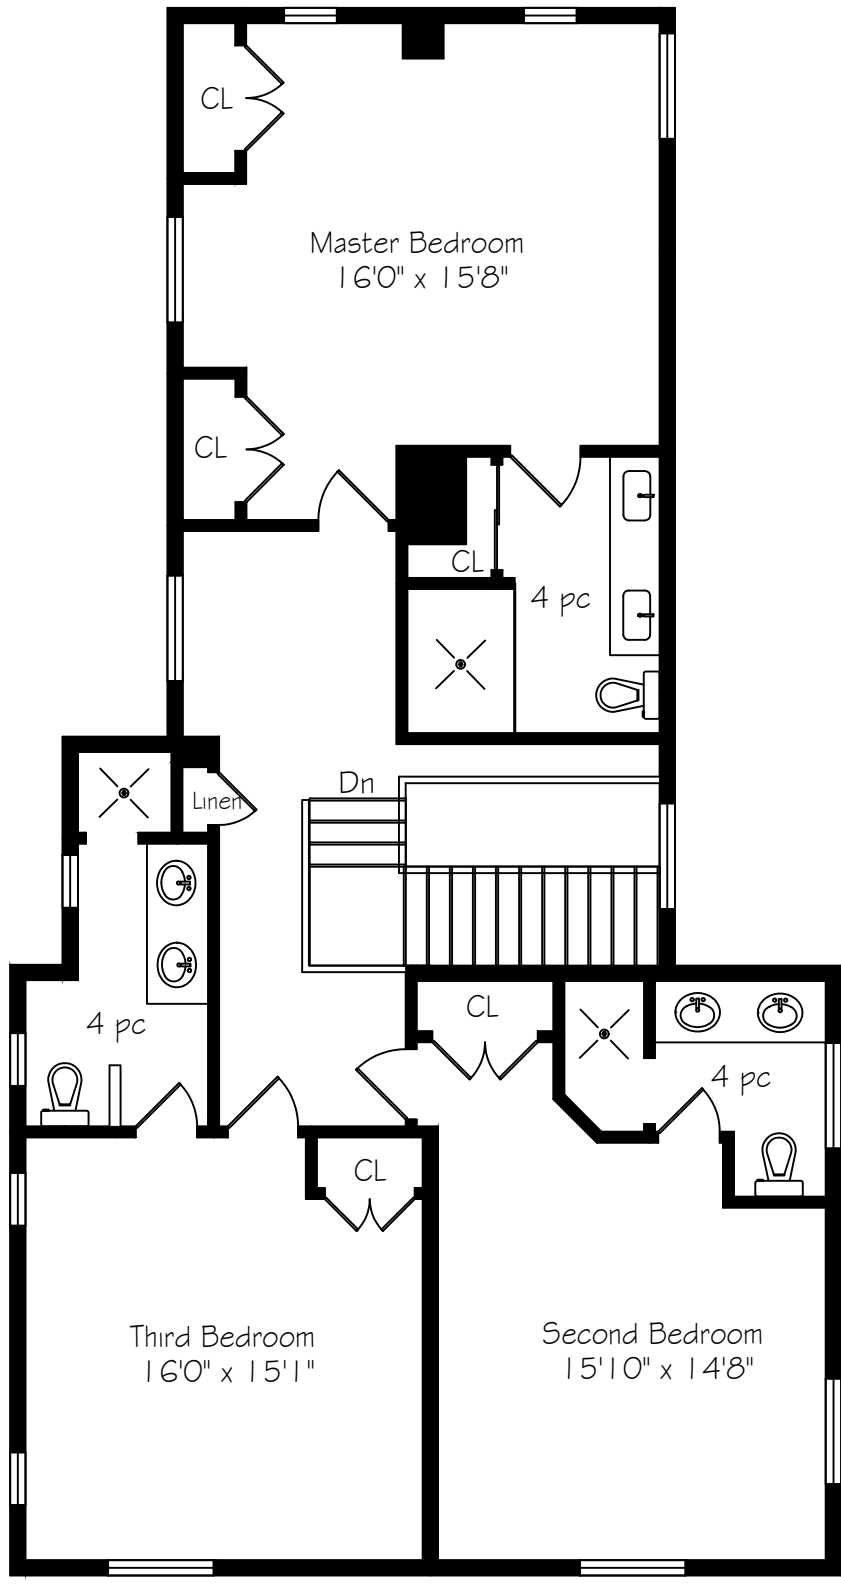

169 John Street

Main Floor
1642 Square Feet

Measurements and Calculations are approximate
To be used as guidelines only

Second Floor
 1459 Square Feet

Measurements and Calculations are approximate
 To be used as guidelines only

Lower Level
 1642 Square Feet

Measurements and Calculations are approximate
 To be used as guidelines only