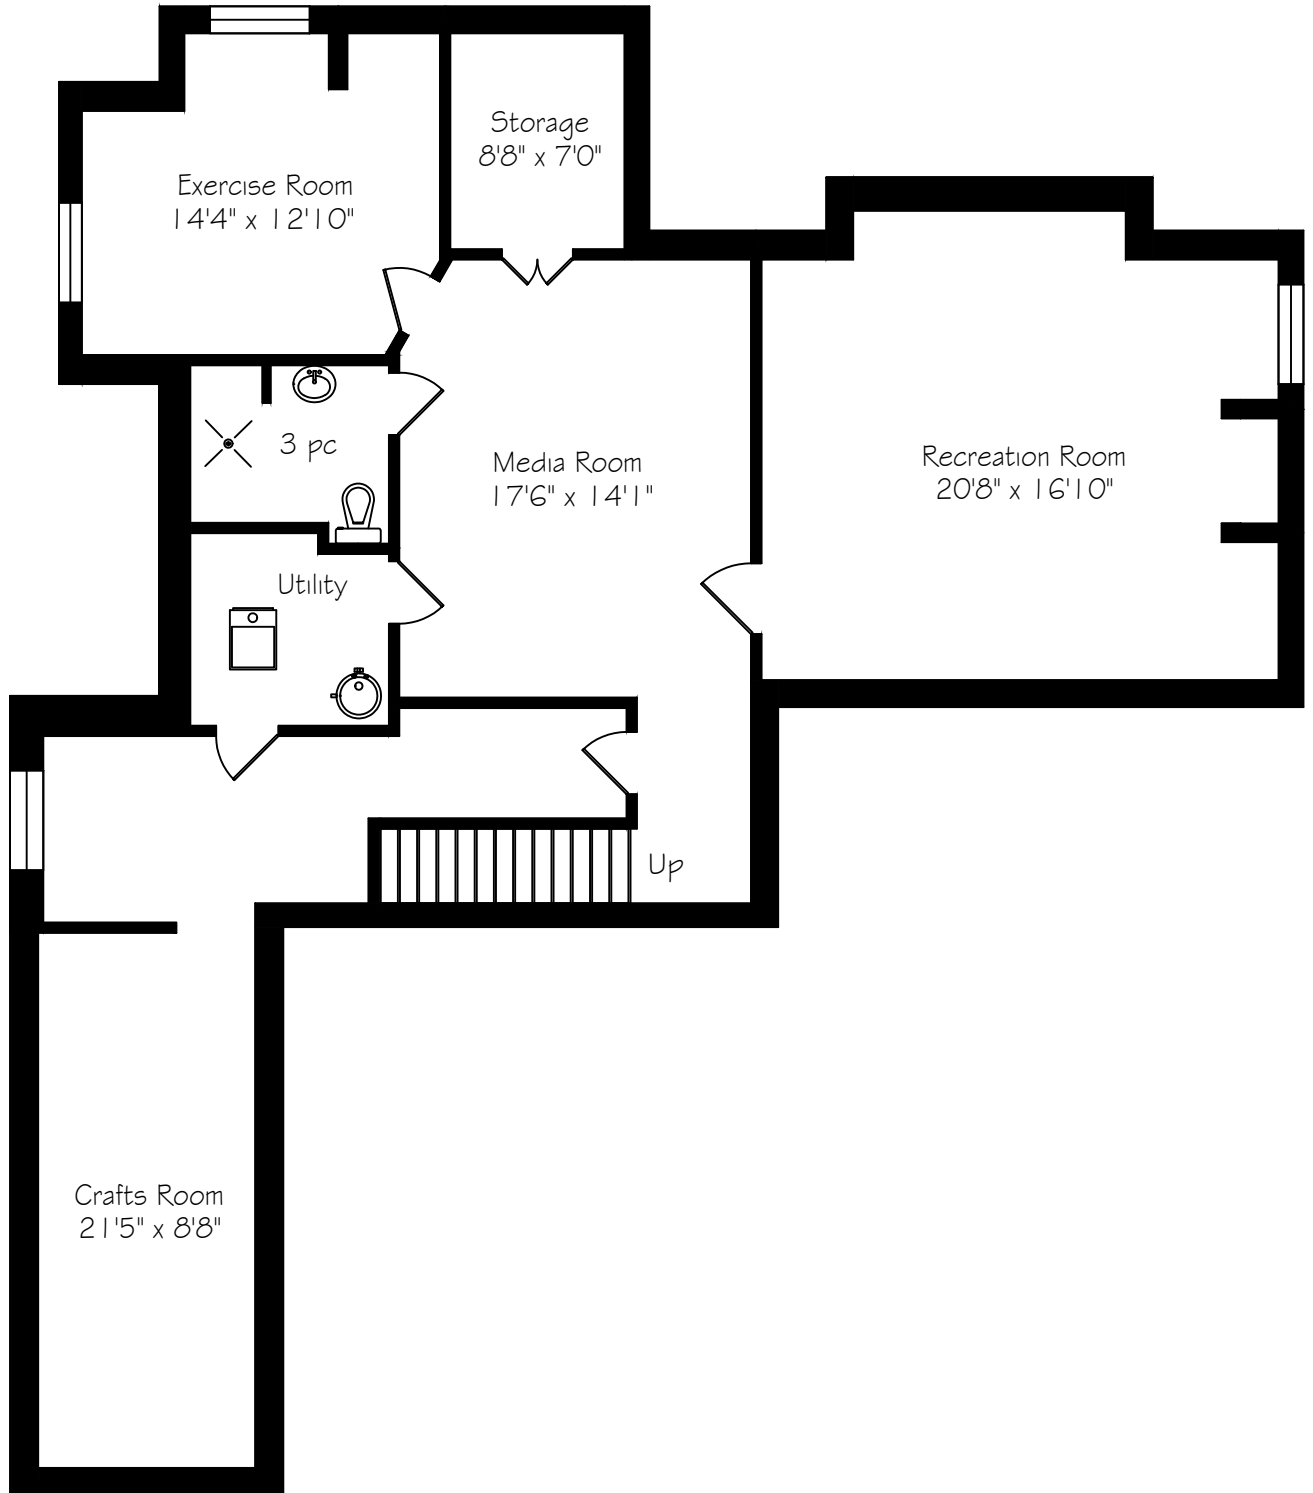

169 John Street

Main Floor
1642 Square Feet

Measurements and Calculations are approximate
To be used as guidelines only

Second Floor
 1459 Square Feet

Measurements and Calculations are approximate
 To be used as guidelines only

Lower Level
 1642 Square Feet

Measurements and Calculations are approximate
 To be used as guidelines only